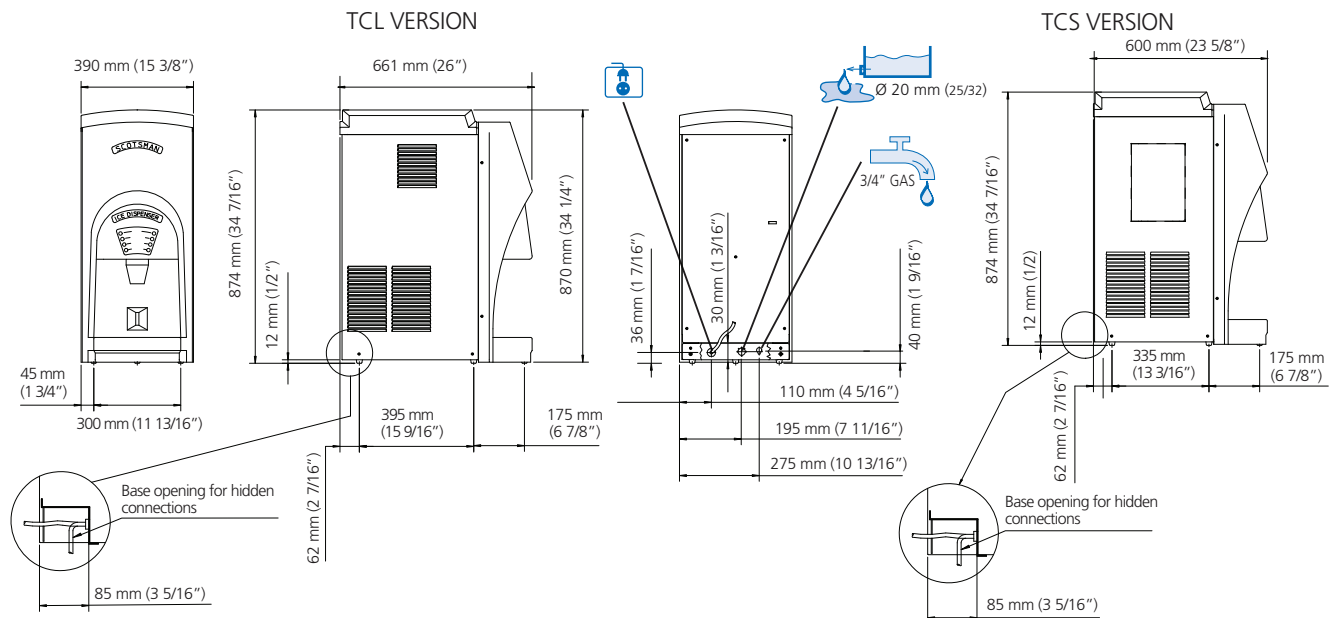

Cubelet Ice maker and ice & water dispenser

TC 180

°C / °F	°C				kg
	50°	60°	70°	90°	
10°	135	131	127	119	kg
50°	298	289	280	263	lbs
21°	119	115	111	103	kg
70°	263	254	245	227	lbs
32°	94	90	86	78	kg
90°	207	198	190	172	lbs
38°	86	82	78	70	kg
100	190	181	172	154	lbs

24h

Minimum	Maximum
10°C (50°F)	40°C (104°F)
5°C (41°F)	35°C (95°F)
-10%	+10%
1 BAR 14 psi	5 BAR 70 psi

Model	Compressor	Capacity [Btu/h] [W]	Ice Output [Ømm²]	Power [W]	FUSE	Energy [kWh] - 100 Kg	Water [l/h]	Ice [kg/h]	Weight [kg] [lbs]	Dimensions [kg] [lbs]
TCS 180AS	Compressor	4095 1200	3 x 1,5	590	10	14,7	4,1	0,95	61 134	70 154
TCS 180AS-M	Compressor	4095 1200	3 x 1,5	590	10	14,7	4,1	0,95	61 134	70 154
TCS 180 AS-EVO	Compressor	4095 1200	3 x 1,5	590	10	14,7	4,1	0,95	61 134	70 154
TCL 180AS	Compressor	4095 1200	3 x 1,5	590	10	14,7	4,1	0,95	64 141	73 161
TCL 180AS-M	Compressor	4095 1200	3 x 1,5	590	10	14,7	4,1	0,95	64 141	73 161

CONTACT POINTS:

Europe
Scotsman Europe-Frimont S.p.A.
Ph/Fax +39-0293960208 / 0293960201
scotsman.europe@frimont.it
Paolo Moro

Middle East & N. Africa
Scotsman-Frimont Regional Office (MENA)
Ph/Fax +97-16 5262944 / 165262946
m.dawood@frimont.ae
fernando.m@frimont.ae

Asia and Pacific
Scotsman Industries (S) PTE. L.T.D.
Ph/Fax +65-67385393 / 67381959
scotsman.asia@scotsman.com.sg
Andrea Tronci

South Africa
Scotsman SA (Pty) Ltd - Ice Systems (Pty) Ltd
Ph +27-0105900609 / 0877200245/6/7/8
Fax: +27-118264123 / 0866340803
stuart@scotsmansa.co.za - jennifer@scotsman.co.za

India
Scotsman Group India
Ph/Fax : +91-1244002459 / direct 9560072459
david.owen@scotsman.com.sg

Spain
Scotsman España, S.L.U. c/ Galapagar, 12
Ph/Fax +34-911109796 / 916337423
scotsman@scotsman-espana.es
Daniel Doblado

China
Scotsman Ice Systems (Shanghai)
Ph/Fax : +86-2161313200 / 2161313330
scotsman.shanghai@scotsman-china.com
Andrew Clayton