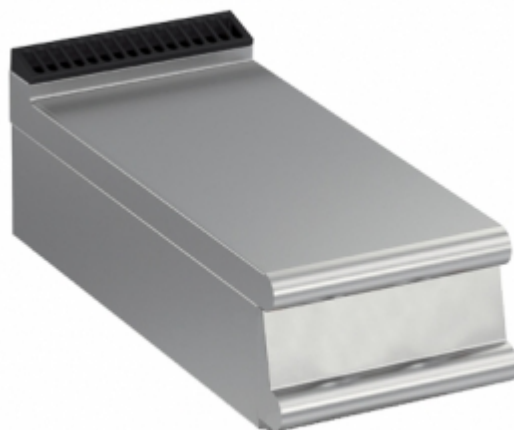

SERIE 900

Code CR0788099 **Model** 90NE/400

NEUTRAL UNIT TOP VERSION L=400 MM

General characteristics

The 900 BARON line is made in compliance with strict European Standards in terms of safety, hygiene, reliability and respect for the environmental and is certified under international standards such as CE, GOST, AGA and others. Stainless steel with scotch-brite finish heightens the aesthetic appeal, and the technological and ergonomic innovation of this equipment. Thanks to great compositional flexibility,

cook tops can be matched with oven bases and accessorised with hygienic finishes. Customised line-ups are possible by combining and fixing the equipment back to back, flushed sideways with perfectly sealed connections, or by creating "bridge" structures, offering top solutions to any chef. Basic range features:

- 2 mm thick moulded tops;
- 2" height adjustable stainless steel feet;
- removable control panel for access, moulded and shaped to avoid withholding dirt;
- recessed, tilted and ergonomic knobs.

AMBIENT TOPS

Essential kitchen worktops or containing elements.

Technical/functional characteristics

- Stainless steel compartment accessorized with doors, drawers and heating kits;
- Anti-tipping guides for Gastronorm containers;
- Hinged door with magnetic closing and heat-absorbing handle, available with right or left opening;
- Drawer assembled on STAINLESS STEEL telescopic guides sliding on ball bearings;
- 60 kg capacity for each drawer