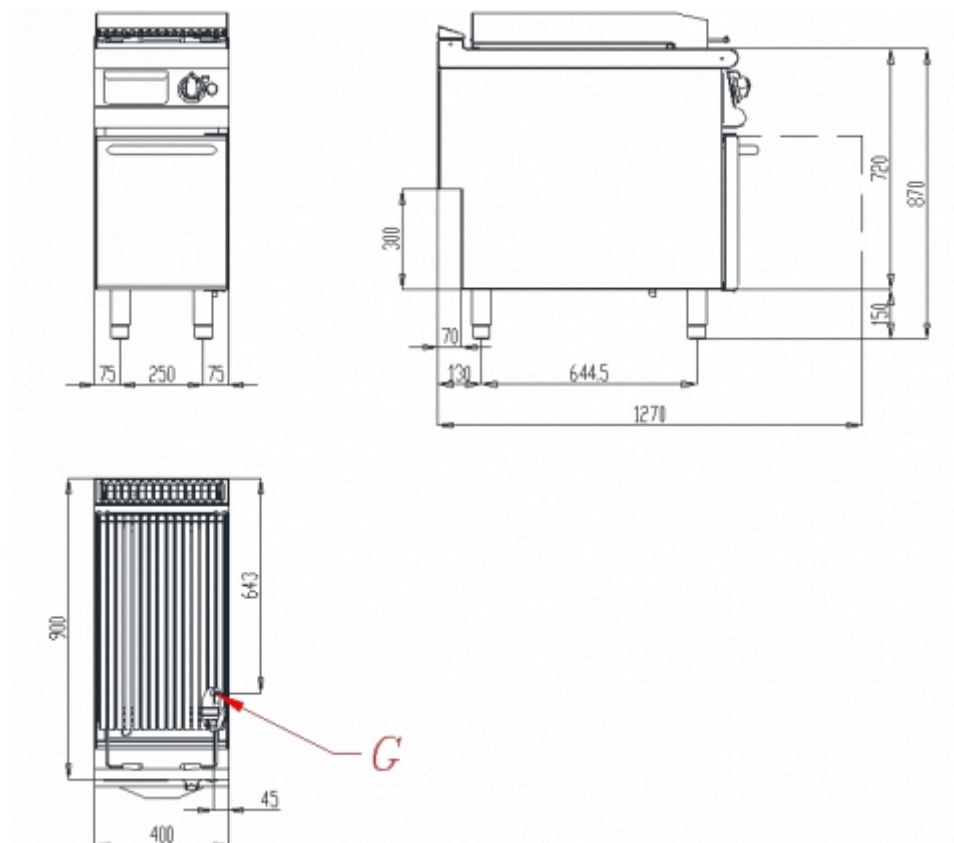

Technical Data

Dimensions	
Width (mm)	400
Depth (mm)	900
Height (mm)	870
Gas connection (Ø)	-
Electric connection (V~/HZ)	-
Cold water connection (Ø)	-
Hot water connection (Ø)	-

Cold soft water connection (Ø)	-
Drain (Ø)	-
Gas power (KW)	12.5
Electric power (KW)	-
Plate dimensions (mm)	-
Tank capacity (Lt)	-
TANK DIMENSIONS	-
Internal ovens dimension(mm)	-

SERIE 900

Code CR0983859 Model 90GLVP/G400

LAVA ROCK GRILLS ON CUPBOARD

Code	Description
8031900211	SIDE SUPPORTING TIP TOP - RIGHT - 900 SERIE
8031900470	FIXED SIDE TOP - LEFT - 900 SERIE
CPL4	LAVIC STONES PACK 4 KG
8031900221	SIDE SUPPORTING TIP TOP - LEFT - 900 SERIE
8031920600	KIT 4 SWIVELLING CASTOR (2 WITH BRAKE)
CR0982789	SIDE KICK PLATE 900 SERIE
8031900340	RIGHT SIDE FINISHING END PIECE FOR 900 LINE
9G40	MEAT/FISH GRATE W400
0592399	CLOSING PANEL FOR 900 SERIE
8031900350	LEFT SIDE FINISHING END PIECE FOR 900 LINE
9GPC40	MEAT GRATE W400
0592770	FRONTAL KICK PLATE W=400
8031900460	FIXED SIDE TOP - RIGHT - 900 SERIE
9GPP80	FISH GRATE W800