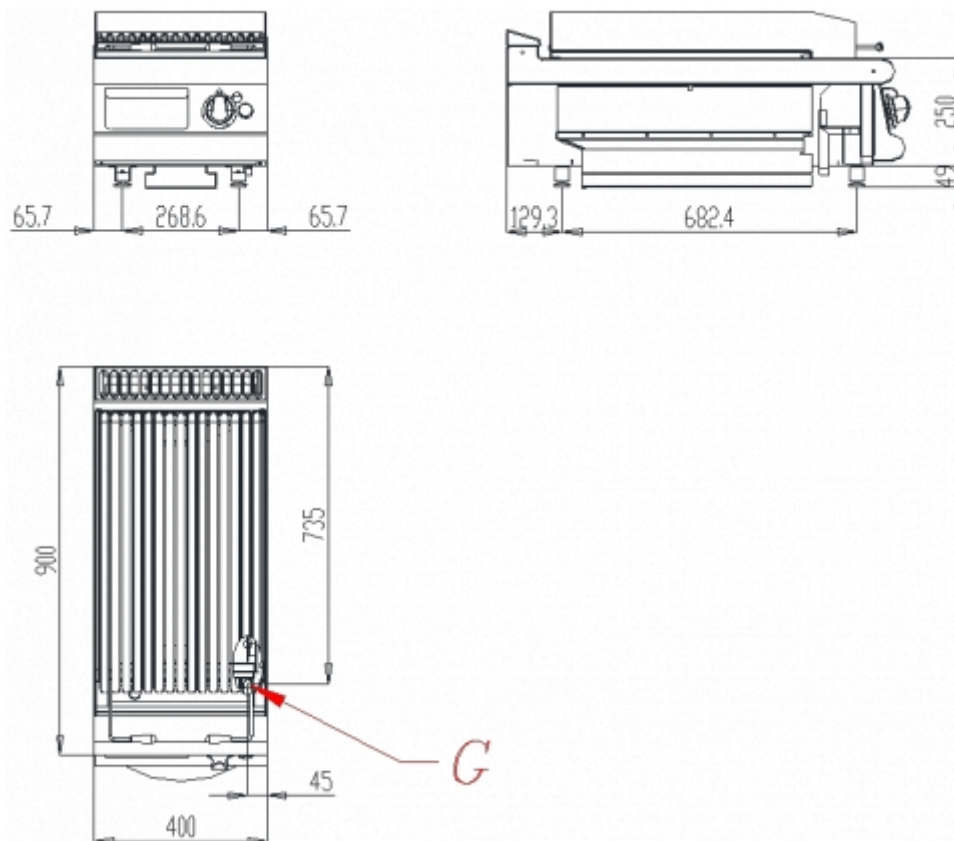

- 2 mm thick moulded tops;
- 2" height adjustable stainless steel feet;
- removable control panel for access, moulded and shaped to avoid withholding dirt;
- recessed, tilted and ergonomic knobs.

CHARGRILLS

Technical Data

Dimensions	
Width (mm)	400
Depth (mm)	900
Height (mm)	250
Gas connection (Ø)	-
Electric connection (V~/HZ)	-
Cold water connection (Ø)	-
Hot water connection (Ø)	-

Cold soft water connection (Ø)	-
Drain (Ø)	-
Gas power (KW)	12.5
Electric power (KW)	-
Plate dimensions (mm)	-
Tank capacity (Lt)	-
TANK DIMENSIONS	-
Internal ovens dimension(mm)	-

SERIE 900

Code CR0983819 Model 90GL/G400

LAVA ROCK GRILLS TOP VERSION

Code	Description
8031900340	RIGHT SIDE FINISHING END PIECE FOR 900 LINE
9GPC40	MEAT GRATE W400
8031900350	LEFT SIDE FINISHING END PIECE FOR 900 LINE
9GPP80	FISH GRATE W800
8031900460	FIXED SIDE TOP - RIGHT - 900 SERIE
CPL4	LAVIC STONES PACK 4 KG
8031900211	SIDE SUPPORTING TIP TOP - RIGHT - 900 SERIE
8031900470	FIXED SIDE TOP - LEFT - 900 SERIE
8031900221	SIDE SUPPORTING TIP TOP - LEFT - 900 SERIE
9G40	MEAT/FISH GRATE W400