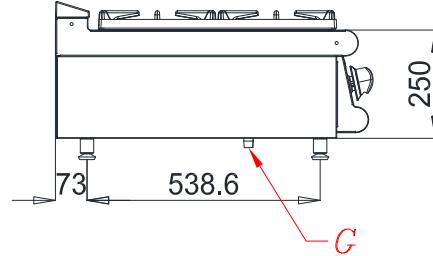

SERIE 700

Installation layout

G	GAS CONNECTION
E	ELECTRIC CONNECTION
CW	COLD WATER CONNECTION
HW	HOT WATER CONNECTION
SW	SOFT COLD WATER CONNECTION
D	DRAIN

ACCESSORIES

Code	Description
8031920440	REAR SPLASH-BACK (FALSE CHIMNEY) W=800
8031900191	SIDE SUPPORTING TIP TOP - RIGHT - 700 SERIE
8031900440	FIXED SIDE TOP - RIGHT - 700 SERIE
8031900201	SIDE SUPPORTING TIP TOP - LEFT - 700 SERIE
8031900450	FIXED SIDE TOP - LEFT - 700 SERIE
8031900320	RIGHT SIDE FINISHING END PIECE FOR 700 LINE
8031900330	LEFT SIDE FINISHING END PIECE FOR 700 LINE
8031900360	FINISHING END PIECE FOR 700 LINE
8031920110	PLATESHELF W=800
8031900320	RIGHT SIDE FINISHING END PIECE FOR 700 LINE
8031920440	REAR SPLASH-BACK (FALSE CHIMNEY) W=800
8031900191	SIDE SUPPORTING TIP TOP - RIGHT - 700 SERIE
8031900201	SIDE SUPPORTING TIP TOP - LEFT - 700 SERIE
8031900450	FIXED SIDE TOP - LEFT - 700 SERIE
8031900360	FINISHING END PIECE FOR 700 LINE
8031920110	PLATESHELF W=800
8031900440	FIXED SIDE TOP - RIGHT - 700 SERIE
8031900330	LEFT SIDE FINISHING END PIECE FOR 700 LINE