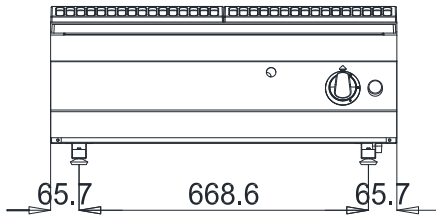

SERIE 700

Installation layout

G	GAS CONNECTION
E	ELECTRIC CONNECTION
CW	COLD WATER CONNECTION
HW	HOT WATER CONNECTION
SW	SOFT COLD WATER CONNECTION
D	DRAIN

ACCESSORIES

Code	Description
8031920440	REAR SPLASH-BACK (FALSE CHIMNEY) W=800
8031900191	SIDE SUPPORTING TIP TOP - RIGHT - 700 SERIE
8031900440	FIXED SIDE TOP - RIGHT - 700 SERIE
8031900201	SIDE SUPPORTING TIP TOP - LEFT - 700 SERIE
8031900450	FIXED SIDE TOP - LEFT - 700 SERIE
8031900320	RIGHT SIDE FINISHING END PIECE FOR 700 LINE
8031900330	LEFT SIDE FINISHING END PIECE FOR 700 LINE
8031900360	FINISHING END PIECE FOR 700 LINE
8031920110	PLATESHELF W=800
8031900320	RIGHT SIDE FINISHING END PIECE FOR 700 LINE
8031920440	REAR SPLASH-BACK (FALSE CHIMNEY) W=800
8031900191	SIDE SUPPORTING TIP TOP - RIGHT - 700 SERIE
8031900201	SIDE SUPPORTING TIP TOP - LEFT - 700 SERIE
8031900450	FIXED SIDE TOP - LEFT - 700 SERIE
8031900360	FINISHING END PIECE FOR 700 LINE
8031920110	PLATESHELF W=800
8031900440	FIXED SIDE TOP - RIGHT - 700 SERIE
8031900330	LEFT SIDE FINISHING END PIECE FOR 700 LINE