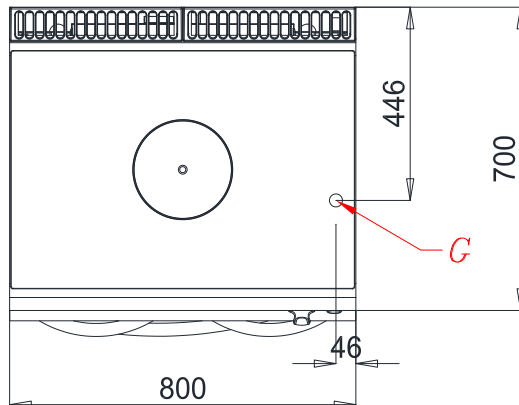

SERIE 700

Installation layout

G	GAS CONNECTION
E	ELECTRIC CONNECTION
CW	COLD WATER CONNECTION
HW	HOT WATER CONNECTION
SW	SOFT COLD WATER CONNECTION
D	DRAIN

ACCESSORIES

Code	Description
8031920440	REAR SPLASH-BACK (FALSE CHIMNEY) W=800
8031900191	SIDE SUPPORTING TIP TOP - RIGHT - 700 SERIE
8031900440	FIXED SIDE TOP - RIGHT - 700 SERIE
8031900201	SIDE SUPPORTING TIP TOP - LEFT - 700 SERIE
8031900450	FIXED SIDE TOP - LEFT - 700 SERIE
8031900320	RIGHT SIDE FINISHING END PIECE FOR 700 LINE
8031900330	LEFT SIDE FINISHING END PIECE FOR 700 LINE
8031900360	FINISHING END PIECE FOR 700 LINE
8031920110	PLATESHELF W=800
8031900320	RIGHT SIDE FINISHING END PIECE FOR 700 LINE
8031920440	REAR SPLASH-BACK (FALSE CHIMNEY) W=800
8031900191	SIDE SUPPORTING TIP TOP - RIGHT - 700 SERIE
8031900201	SIDE SUPPORTING TIP TOP - LEFT - 700 SERIE
8031900450	FIXED SIDE TOP - LEFT - 700 SERIE
8031900360	FINISHING END PIECE FOR 700 LINE
8031920110	PLATESHELF W=800
8031900440	FIXED SIDE TOP - RIGHT - 700 SERIE
8031900330	LEFT SIDE FINISHING END PIECE FOR 700 LINE