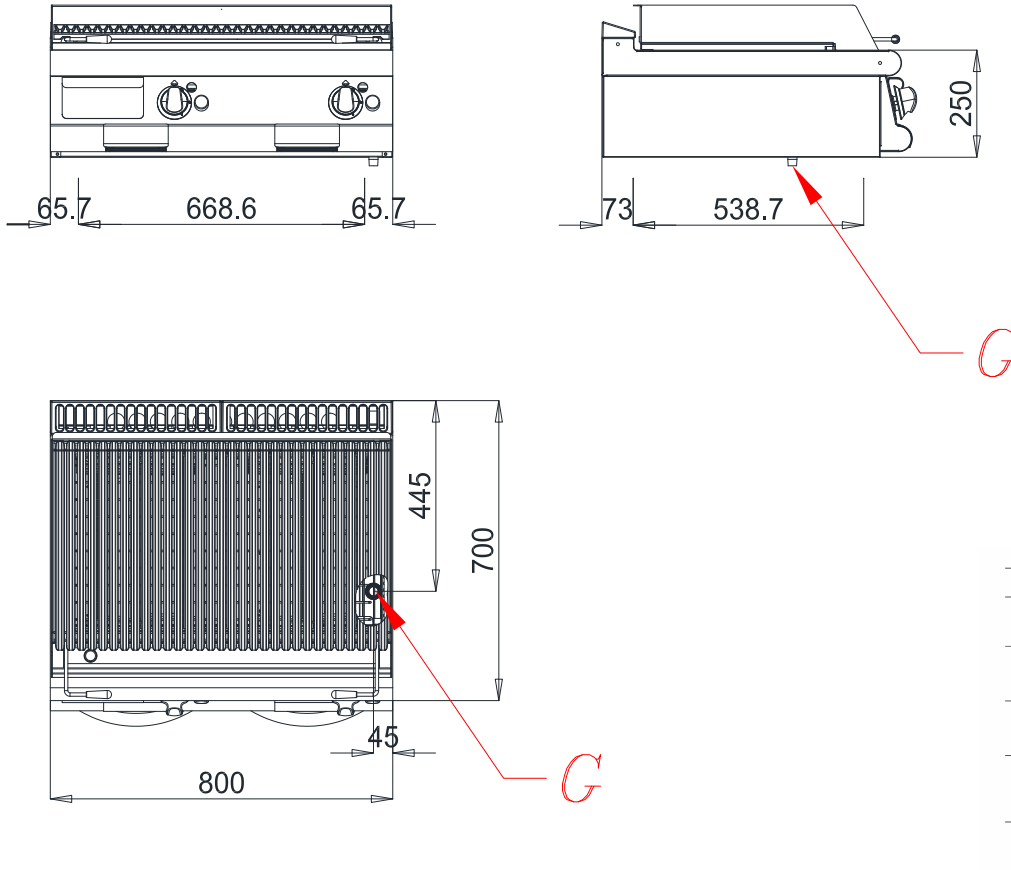

Technical Data

DIMENSIONS	
Width (mm)	800
Depth (mm)	700
Height (mm)	250
Gas connection (Ø)	1/2"
Electric connection (V/~/HZ)	
Cold water connection (Ø)	
Hot water connection (Ø)	

Cold soft water connection (Ø)	
Drain (Ø)	
Gas power (mm)	20
Electric power (mm)	
Plate dimensions (mm)	
Tank capacity (Lt)	
TANK DIMENSIONS	
Internal ovens dimension(mm)	

SERIE 700

Installation layout

G	GAS CONNECTION
E	ELECTRIC CONNECTION
CW	COLD WATER CONNECTION
HW	HOT WATER CONNECTION
SW	SOFT COLD WATER CONNECTION
D	DRAIN

ACCESSORIES

Code	Description
6A014900	LAVIC STONES PACK 4 KG
8031920440	REAR SPLASH-BACK (FALSE CHEMNEY) W=800
8031900191	SIDE SUPPORTING TIP TOP - RIGHT - 700 SERIE
8031900440	FIXED SIDE TOP - RIGHT - 700 SERIE
8031900201	SIDE SUPPORTING TIP TOP - LEFT - 700 SERIE
8031900450	FIXED SIDE TOP - LEFT - 700 SERIE
8031900320	RIGHT SIDE FINISHING END PIECE FOR 700 LINE
8031900330	LEFT SIDE FINISHING END PIECE FOR 700 LINE
8031900360	FINISHING END PIECE FOR 700 LINE
8031920110	PLATESHELF W=800
8031920110	PLATESHELF W=800
6A014900	LAVIC STONES PACK 4 KG
8031920440	REAR SPLASH-BACK (FALSE CHEMNEY) W=800
8031900191	SIDE SUPPORTING TIP TOP - RIGHT - 700 SERIE
8031900360	FINISHING END PIECE FOR 700 LINE
8031900440	FIXED SIDE TOP - RIGHT - 700 SERIE
8031900330	LEFT SIDE FINISHING END PIECE FOR 700 LINE
8031900201	SIDE SUPPORTING TIP TOP - LEFT - 700 SERIE
8031900450	FIXED SIDE TOP - LEFT - 700 SERIE
8031900320	RIGHT SIDE FINISHING END PIECE FOR 700 LINE
CR0980149	MEAT GRATE W800
CR0980149	MEAT GRATE W800
CR0980169	FISH GRATE W800
CR0980169	FISH GRATE W800
CR0980179	MEAT/FISH GRATE W800
CR0980179	MEAT/FISH GRATE W800
CR0980199	MEAT/FISH GRATE W800
CR0980199	MEAT/FISH GRATE W800