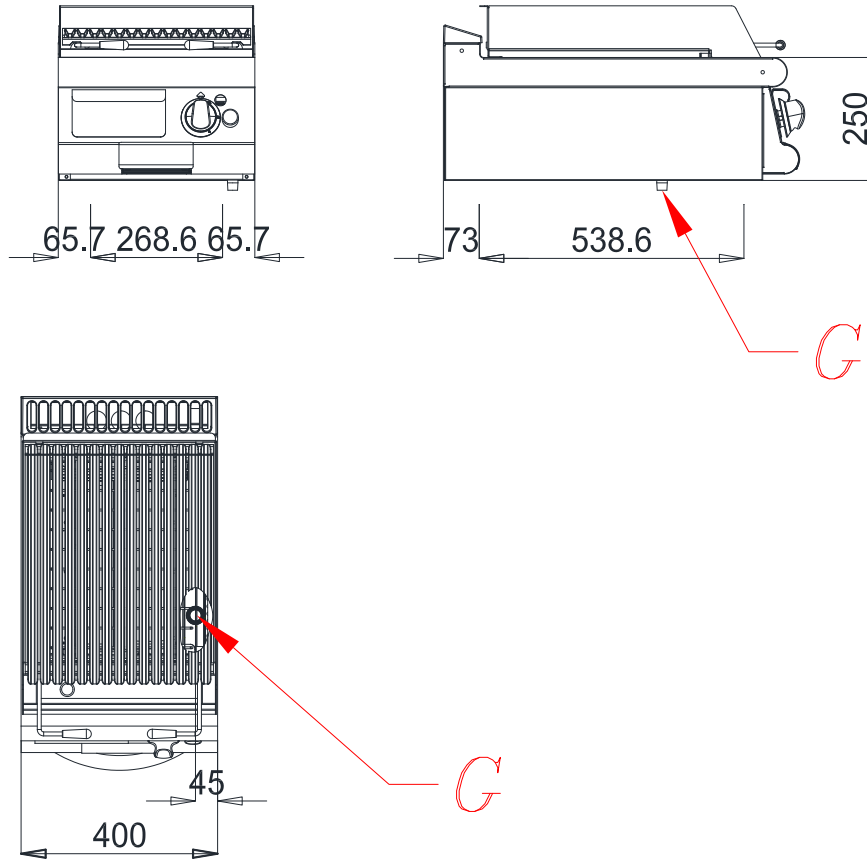

SERIE 700

Installation layout

G	GAS CONNECTION
E	ELECTRIC CONNECTION
CW	COLD WATER CONNECTION
HW	HOT WATER CONNECTION
SW	SOFT COLD WATER CONNECTION
D	DRAIN

ACCESSORIES

Code	Description
8031900191	SIDE SUPPORTING TIP TOP - RIGHT - 700 SERIE
8031900440	FIXED SIDE TOP - RIGHT - 700 SERIE
8031900201	SIDE SUPPORTING TIP TOP - LEFT - 700 SERIE
8031900450	FIXED SIDE TOP - LEFT - 700 SERIE
8031900320	RIGHT SIDE FINISHING END PIECE FOR 700 LINE
8031900330	LEFT SIDE FINISHING END PIECE FOR 700 LINE
8031900360	FINISHING END PIECE FOR 700 LINE
6A014900	LAVIC STONES PACK 4 KG
8031920430	REAR SPLASH-BACK (FALSE CHEMNEY) W=400
8031900191	SIDE SUPPORTING TIP TOP - RIGHT - 700 SERIE
8031900440	FIXED SIDE TOP - RIGHT - 700 SERIE
8031900201	SIDE SUPPORTING TIP TOP - LEFT - 700 SERIE
8031900450	FIXED SIDE TOP - LEFT - 700 SERIE
8031900320	RIGHT SIDE FINISHING END PIECE FOR 700 LINE
8031900330	LEFT SIDE FINISHING END PIECE FOR 700 LINE
8031900360	FINISHING END PIECE FOR 700 LINE
8031920430	REAR SPLASH-BACK (FALSE CHEMNEY) W=400
6A014900	LAVIC STONES PACK 4 KG
CR0980139	MEAT GRATE W400
CR0980139	MEAT GRATE W400
CR0980159	FISH GRATE W400
CR0980159	FISH GRATE W400
CR0980189	MEAT/FISH GRATE W400
CR0980189	MEAT/FISH GRATE W400