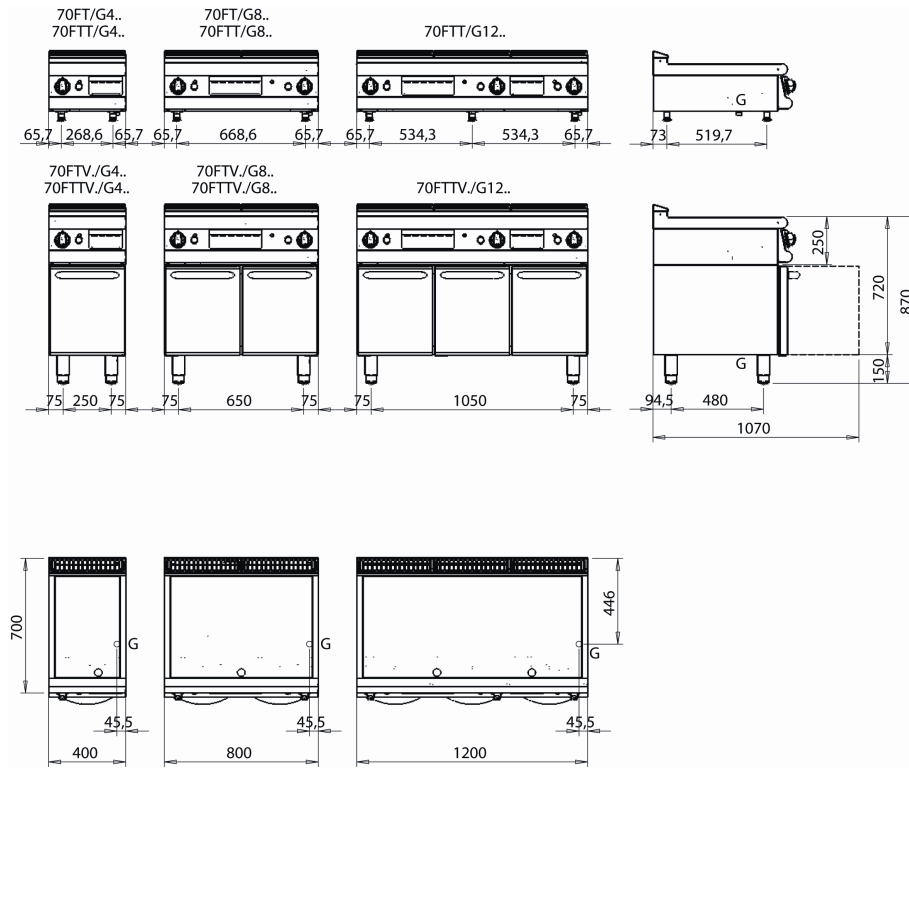

Basic range features:

- 2" height adjustable stainless steel feet.
- removable control panel for access, moulded and shaped to avoid withholding dirt.
- recessed, tilted and ergonomic knobs.

### Technical/functional characteristics

- Lowered griddle compared to the 4 cm top and tilted towards the machine front by 1 cm to drain the fat.
- Wide drawer for fat collection.
- Available with soft iron griddle or polished chrome griddle.
- Stable flame burners with piezo ignition.
- Independent controls every 40 cm wide module.
- Temperature adjustment from 100°C to 280°C for the chrome version.

### *Technical Data*

DIMENSIONS	
Width (mm)	800
Depth (mm)	700
Height (mm)	250
Gas connection (Ø)	1/2"
Electric connection (V/~/HZ)	
Cold water connection (Ø)	
Hot water connection (Ø)	

Cold soft water connection (Ø)	
Drain (Ø)	
Gas power (mm)	13
Electric power (mm)	
Plate dimensions (mm)	
Tank capacity (Lt)	
TANK DIMENSIONS	
Internal ovens dimension(mm)	

## Installation layout