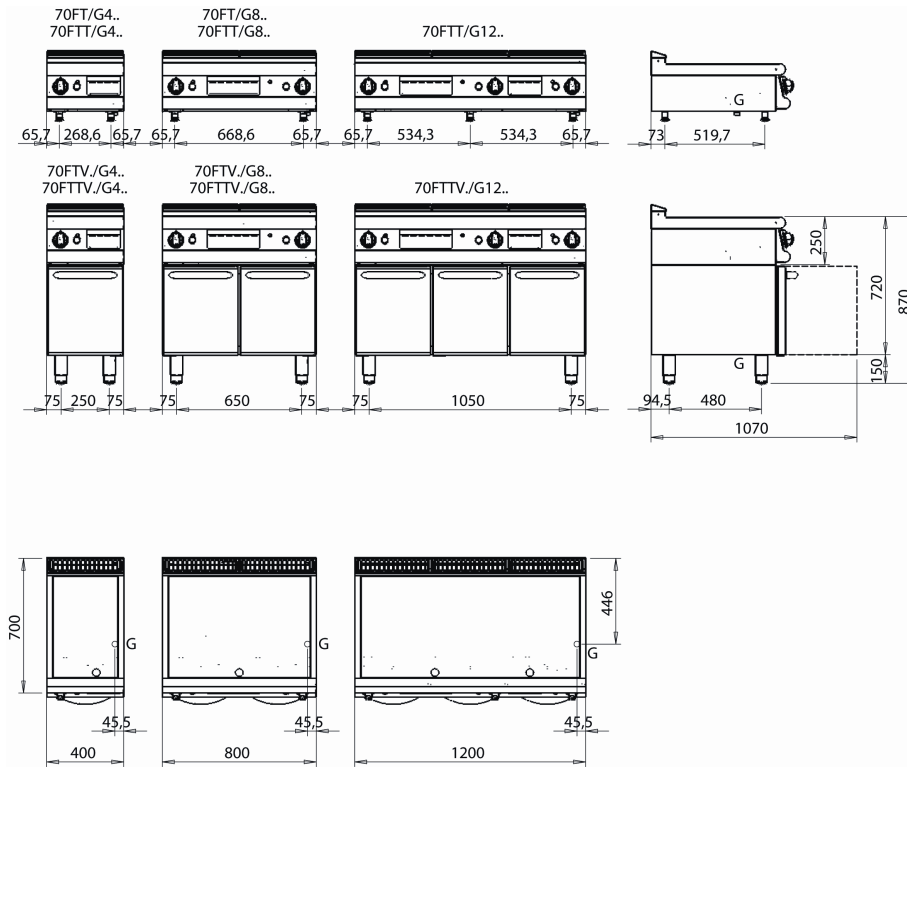

SERIE 700

Installation layout

ACCESSORIES

Code	Description
8031920440	REAR SPLASH-BACK (FALSE CHIMNEY) W=800
8031900191	SIDE SUPPORTING TIP TOP - RIGHT - 700 SERIE
8031900440	FIXED SIDE TOP - RIGHT - 700 SERIE
8031900201	SIDE SUPPORTING TIP TOP - LEFT - 700 SERIE
8031900450	FIXED SIDE TOP - LEFT - 700 SERIE
8031900320	RIGHT SIDE FINISHING END PIECE FOR 700 LINE
8031900330	LEFT SIDE FINISHING END PIECE FOR 700 LINE
8031900360	FINISHING END PIECE FOR 700 LINE
8031920110	PLATESHELF W=800
97310000	SCRAPER FOR CHROMIUM SMOOTH PLATE VERSION
CR0985269	FRY TOP SPLASHBACK W=800