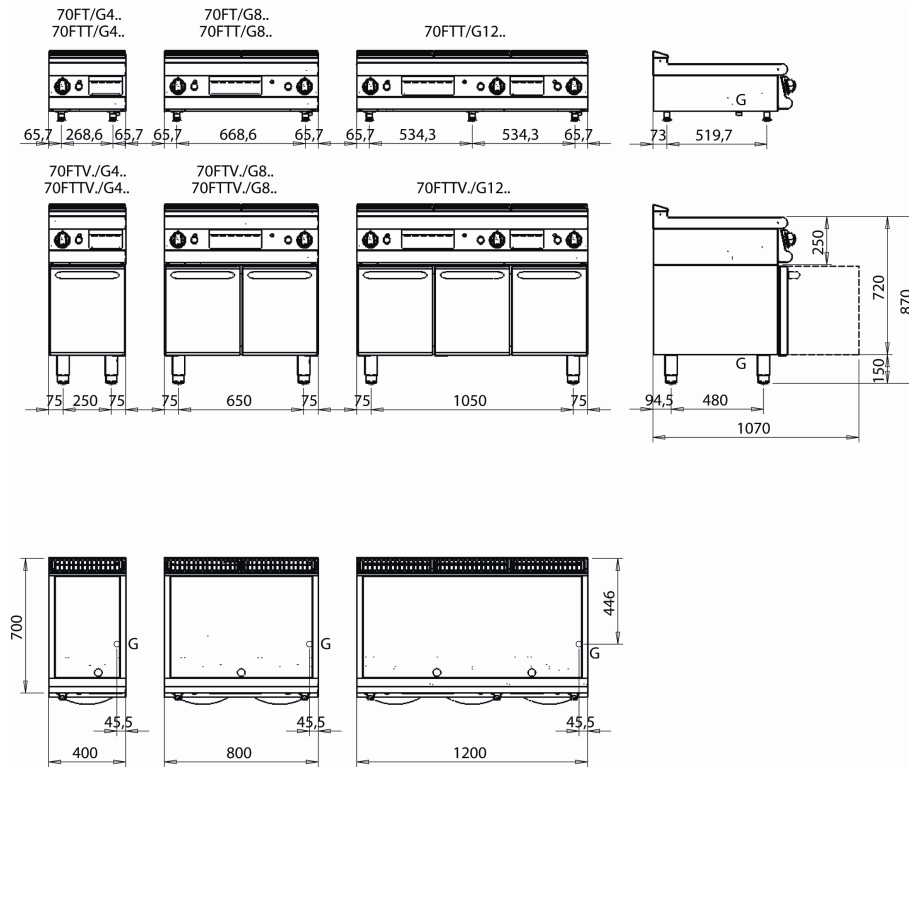

SERIE 700

Installation layout

ACCESSORIES

Code	Description
8031920430	REAR SPLASH-BACK (FALSE CHIMNEY) W=400
8031900191	SIDE SUPPORTING TIP TOP - RIGHT - 700 SERIE
8031900440	FIXED SIDE TOP - RIGHT - 700 SERIE
8031900201	SIDE SUPPORTING TIP TOP - LEFT - 700 SERIE
8031900450	FIXED SIDE TOP - LEFT - 700 SERIE
8031900320	RIGHT SIDE FINISHING END PIECE FOR 700 LINE
8031900330	LEFT SIDE FINISHING END PIECE FOR 700 LINE
8031900360	FINISHING END PIECE FOR 700 LINE
97310000	SCRAPER FOR CHROMIUM SMOOTH PLATE VERSION
CR0985219	FRY TOP SPLASHBACK W=400