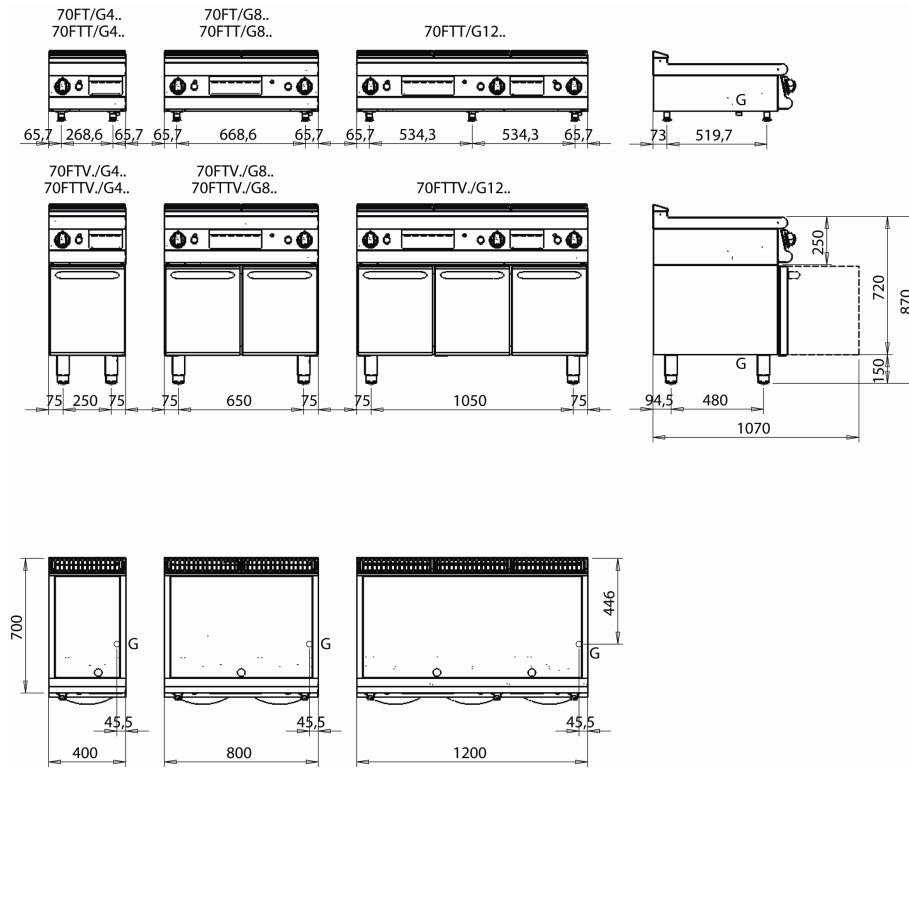

SERIE 700

Installation layout

ACCESSORIES

Code	Description
8031920440	REAR SPLASH-BACK (FALSE CHIMNEY) W=800
8031900191	SIDE SUPPORTING TIP TOP - RIGHT - 700 SERIE
8031900440	FIXED SIDE TOP - RIGHT - 700 SERIE
8031900201	SIDE SUPPORTING TIP TOP - LEFT - 700 SERIE
8031900450	FIXED SIDE TOP - LEFT - 700 SERIE
8031900320	RIGHT SIDE FINISHING END PIECE FOR 700 LINE
8031900330	LEFT SIDE FINISHING END PIECE FOR 700 LINE
8031900360	FINISHING END PIECE FOR 700 LINE
8031920110	PLATESHELF W=800
97310000	SCRAPER FOR CHROMIUM SMOOTH PLATE VERSION
97311000	SCRAPER FOR RIBBED PLATE VERSION
CR0985269	FRY TOP SPLASHBACK W=800