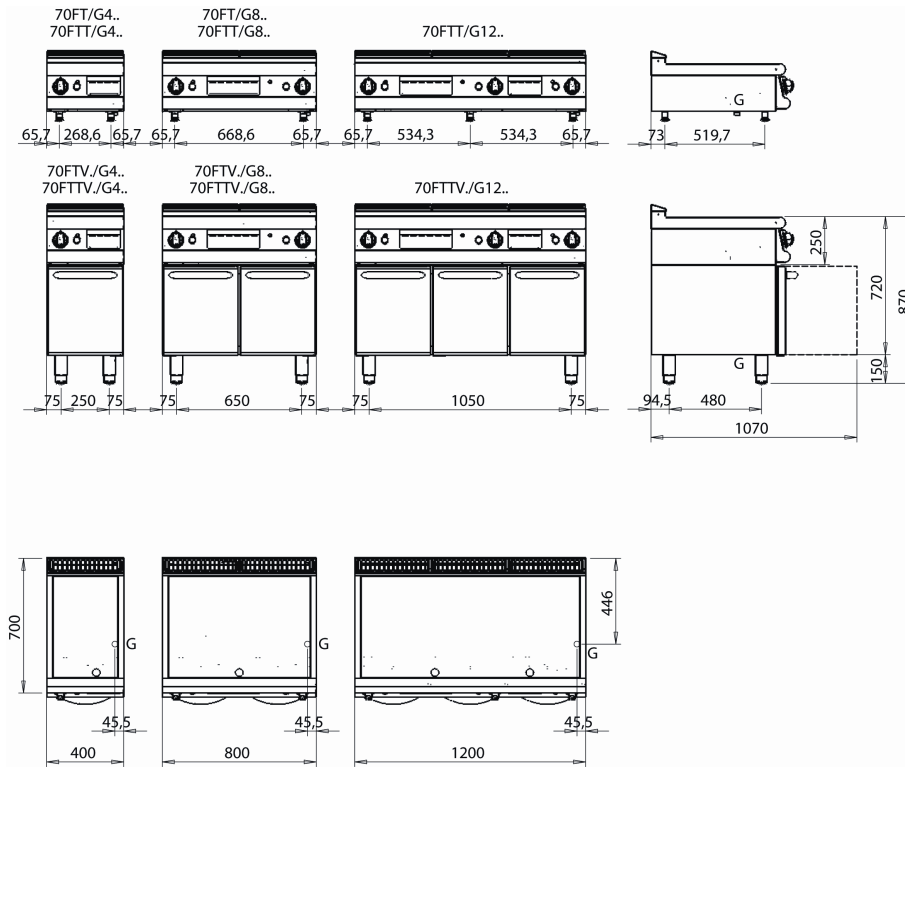

SERIE 700

Installation layout

ACCESSORIES

Code	Description
8031920440	REAR SPLASH-BACK (FALSE CHIMNEY) W=800
8031900191	SIDE SUPPORTING TIP TOP - RIGHT - 700 SERIE
8031900440	FIXED SIDE TOP - RIGHT - 700 SERIE
8031900201	SIDE SUPPORTING TIP TOP - LEFT - 700 SERIE
8031900450	FIXED SIDE TOP - LEFT - 700 SERIE
8031900320	RIGHT SIDE FINISHING END PIECE FOR 700 LINE
8031900330	LEFT SIDE FINISHING END PIECE FOR 700 LINE
8031900360	FINISHING END PIECE FOR 700 LINE
8031920110	PLATESHELF W=800
97310000	SCRAPER FOR CHROMIUM SMOOTH PLATE VERSION
CR0985269	FRY TOP SPLASHBACK W=800