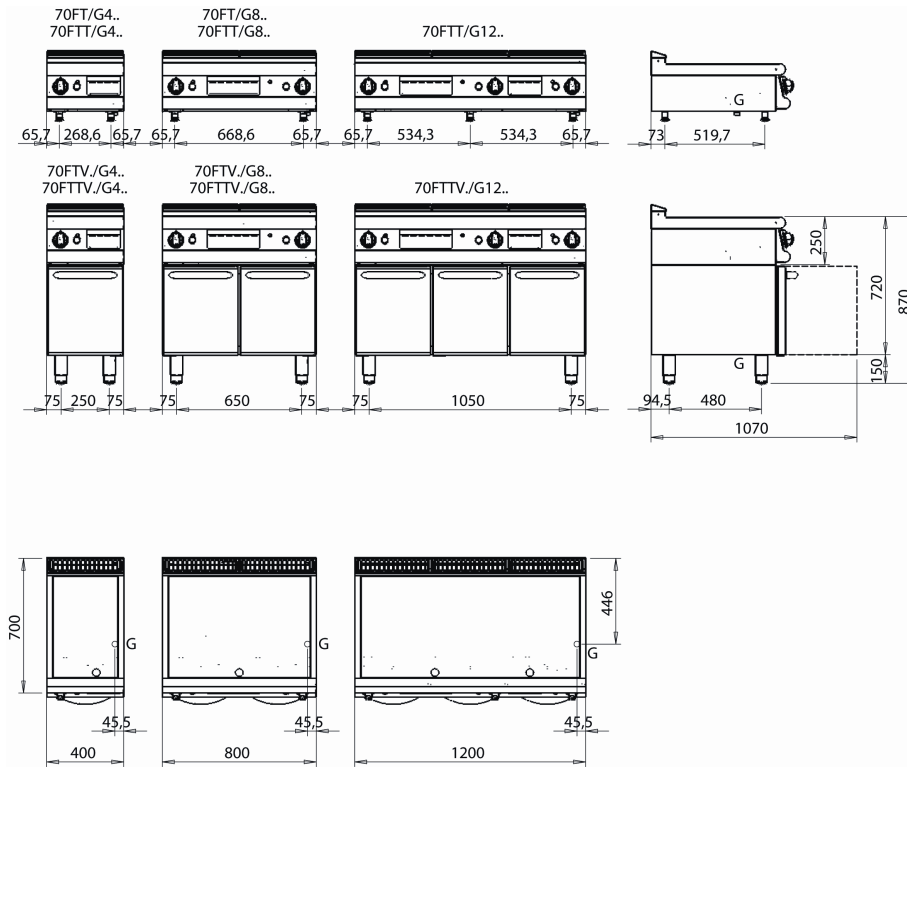

Basic range features:

- 2" height adjustable stainless steel feet.
- removable control panel for access, moulded and shaped to avoid withholding dirt.
- recessed, tilted and ergonomic knobs.

### Technical/functional characteristics

- Lowered griddle compared to the 4 cm top and tilted towards the machine front by 1 cm to drain the fat.
- Wide drawer for fat collection.
- Available with soft iron griddle or polished chrome griddle.
- Stable flame burners with piezo ignition.
- Independent controls every 40 cm wide module.
- Temperature adjustment from 200°C to 400°C with thermocouple safety valve.

### *Technical Data*

DIMENSIONS	
Width (mm)	400
Depth (mm)	700
Height (mm)	250
Gas connection (Ø)	1/2"
Electric connection (V/~ / HZ)	
Cold water connection (Ø)	
Hot water connection (Ø)	

Cold soft water connection (Ø)	
Drain (Ø)	
Gas power (mm)	6.5
Electric power (mm)	
Plate dimensions (mm)	
Tank capacity (Lt)	
TANK DIMENSIONS	
Internal ovens dimension(mm)	

## Installation layout