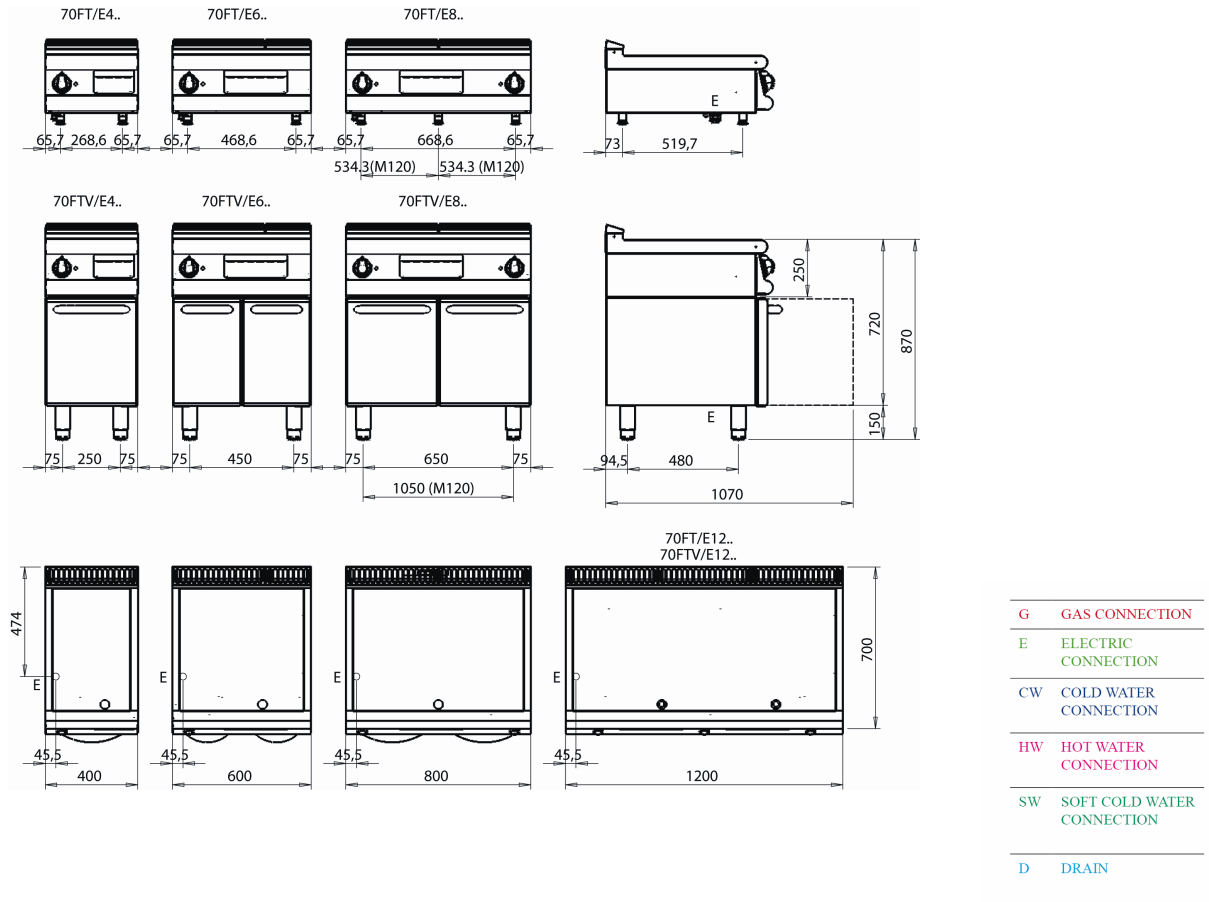

Basic range features:

- 2" height adjustable stainless steel feet.
- removable control panel for access, moulded and shaped to avoid withholding dirt.
- recessed, tilted and ergonomic knobs.

### Technical/functional characteristics

- Lowered griddle compared to the 4 cm top and tilted towards the machine front by 1 cm to drain the fat.
- Wide drawer for fat collection.
- Available with soft iron griddle or polished chrome griddle.
- Stainless steel high power armoured heating elements.
- Thermostatic safety control adjustable from 110°C to 280°C for all versions.

### *Technical Data*

DIMENSIONS	
Width (mm)	800
Depth (mm)	700
Height (mm)	250
Gas connection (Ø)	
Electric connection (V/~ / HZ)	400
Cold water connection (Ø)	
Hot water connection (Ø)	

Cold soft water connection (Ø)	
Drain (Ø)	
Gas power (mm)	
Electric power (mm)	10.8
Plate dimensions (mm)	
Tank capacity (Lt)	
TANK DIMENSIONS	
Internal ovens dimension(mm)	

## Installation layout