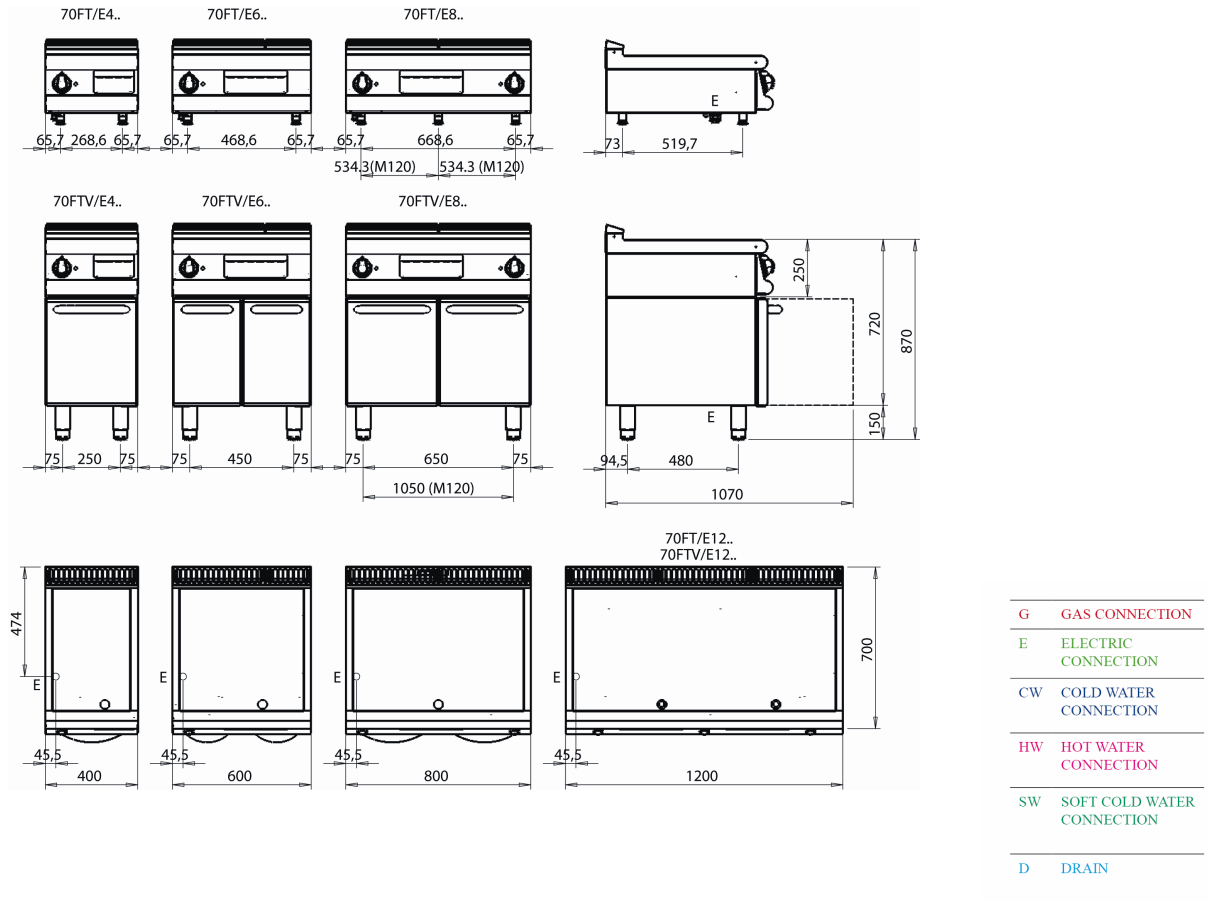

SERIE 700

Installation layout

ACCESSORIES

Code	Description
8031920440	REAR SPLASH-BACK (FALSE CHIMNEY) W=800
8031900191	SIDE SUPPORTING TIP TOP - RIGHT - 700 SERIE
8031900440	FIXED SIDE TOP - RIGHT - 700 SERIE
8031900201	SIDE SUPPORTING TIP TOP - LEFT - 700 SERIE
8031900450	FIXED SIDE TOP - LEFT - 700 SERIE
8031900320	RIGHT SIDE FINISHING END PIECE FOR 700 LINE
8031900330	LEFT SIDE FINISHING END PIECE FOR 700 LINE
8031900360	FINISHING END PIECE FOR 700 LINE
8031920110	PLATESHELF W=800
97310000	SCRAPER FOR CHROMIUM SMOOTH PLATE VERSION
CR0985269	FRY TOP SPLASHBACK W=800