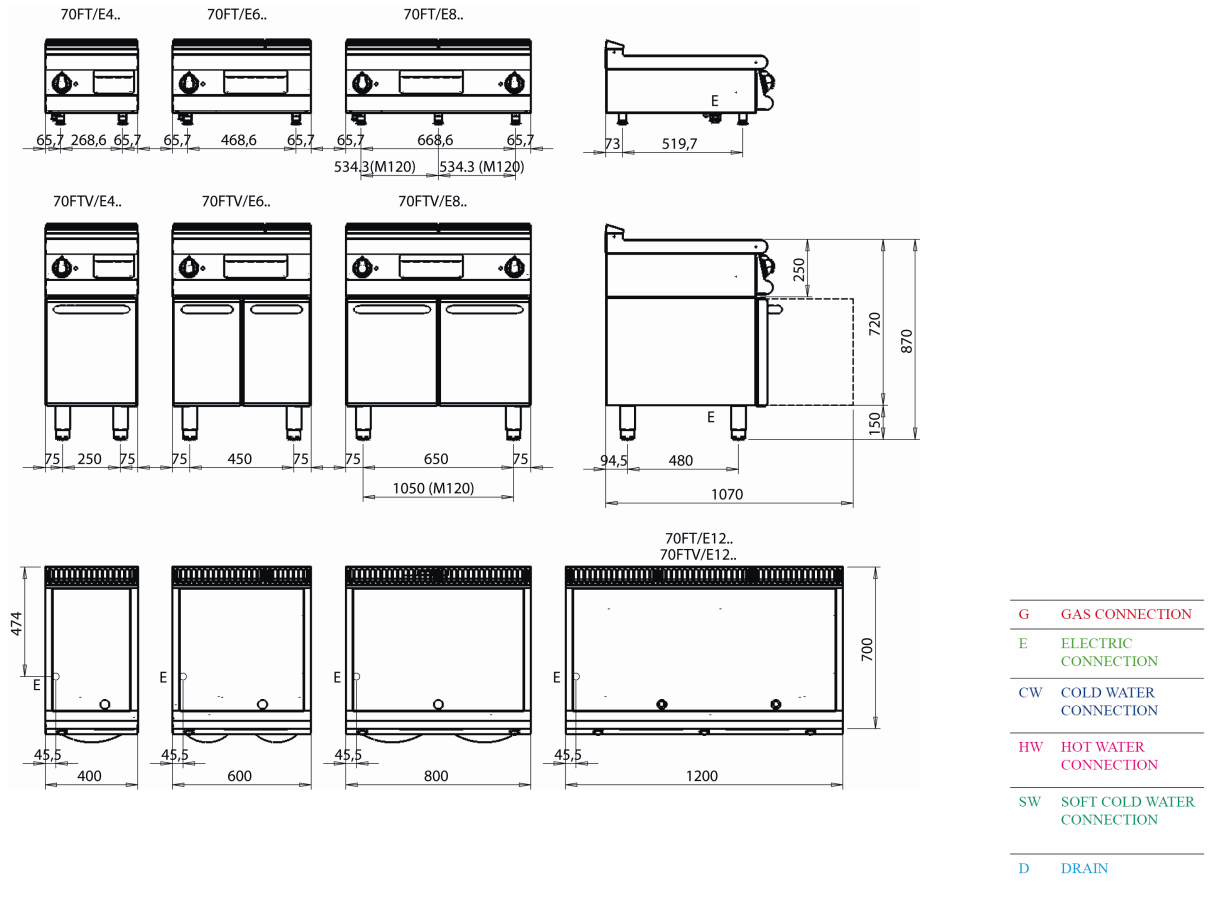

SERIE 700

Installation layout

ACCESSORIES

Code	Description
8031920440	REAR SPLASH-BACK (FALSE CHIMNEY) W=800
8031900191	SIDE SUPPORTING TIP TOP - RIGHT - 700 SERIE
8031900440	FIXED SIDE TOP - RIGHT - 700 SERIE
8031900201	SIDE SUPPORTING TIP TOP - LEFT - 700 SERIE
8031900450	FIXED SIDE TOP - LEFT - 700 SERIE
8031900320	RIGHT SIDE FINISHING END PIECE FOR 700 LINE
8031900330	LEFT SIDE FINISHING END PIECE FOR 700 LINE
8031900360	FINISHING END PIECE FOR 700 LINE
8031920110	PLATESHELF W=800
97310000	SCRAPER FOR CHROMIUM SMOOTH PLATE VERSION
CR0985269	FRY TOP SPLASHBACK W=800