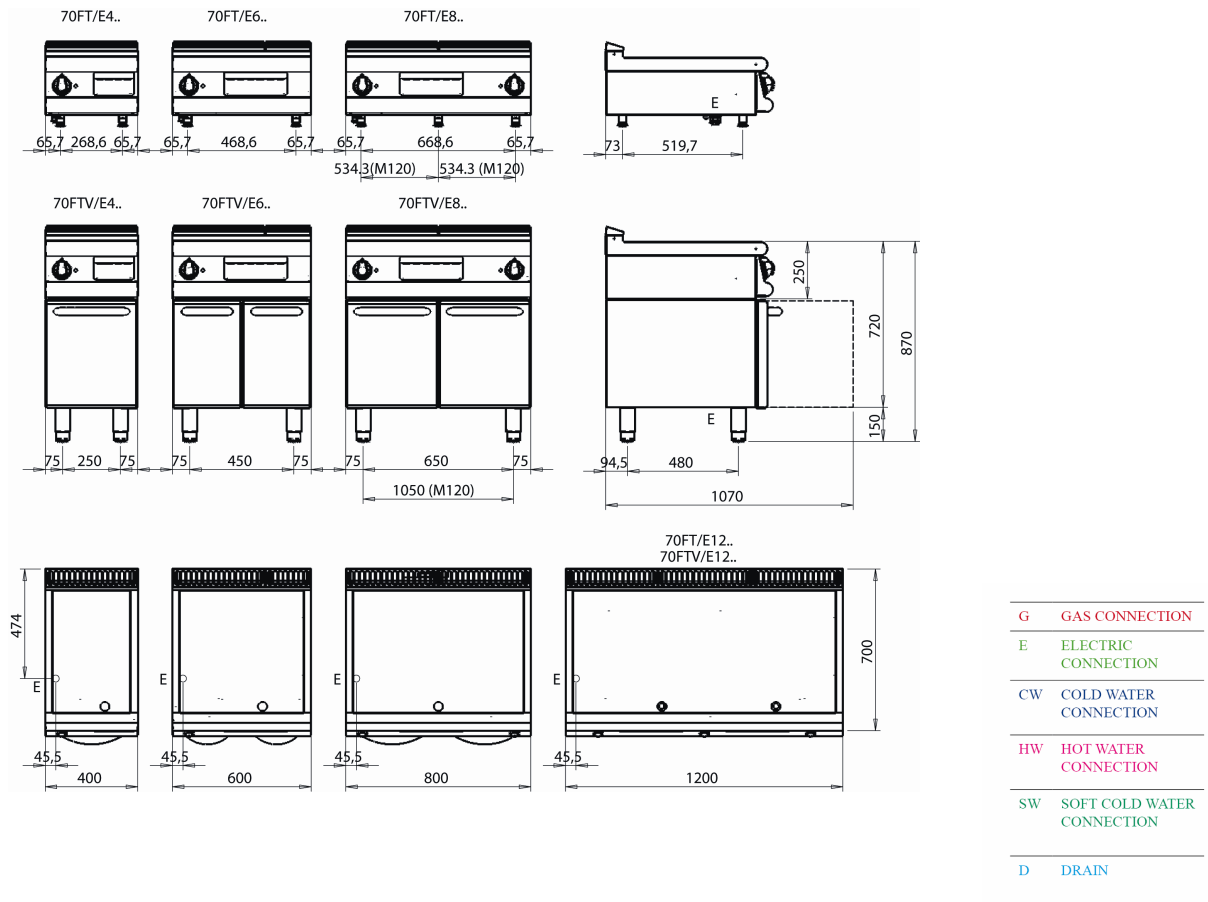

SERIE 700

Installation layout

ACCESSORIES

Code	Description
8031920430	REAR SPLASH-BACK (FALSE CHEMNEY) W=400
8031900191	SIDE SUPPORTING TIP TOP - RIGHT - 700 SERIE
8031900440	FIXED SIDE TOP - RIGHT - 700 SERIE
8031900201	SIDE SUPPORTING TIP TOP - LEFT - 700 SERIE
8031900450	FIXED SIDE TOP - LEFT - 700 SERIE
8031900320	RIGHT SIDE FINISHING END PIECE FOR 700 LINE
8031900330	LEFT SIDE FINISHING END PIECE FOR 700 LINE
8031900360	FINISHING END PIECE FOR 700 LINE
8031920490	REAR SPLASH-BACK (FALSE CHEMNEY) W=600
8031900191	SIDE SUPPORTING TIP TOP - RIGHT - 700 SERIE
8031900440	FIXED SIDE TOP - RIGHT - 700 SERIE
8031900201	SIDE SUPPORTING TIP TOP - LEFT - 700 SERIE
8031900450	FIXED SIDE TOP - LEFT - 700 SERIE
8031900320	RIGHT SIDE FINISHING END PIECE FOR 700 LINE
8031900330	LEFT SIDE FINISHING END PIECE FOR 700 LINE
8031900360	FINISHING END PIECE FOR 700 LINE
97310000	SCRAPER FOR CHROMIUM SMOOTH PLATE VERSION
97310000	SCRAPER FOR CHROMIUM SMOOTH PLATE VERSION
CR0985219	FRY TOP SPLASHBACK W=400
CR0985259	FRY TOP SPLASHBACK W=600