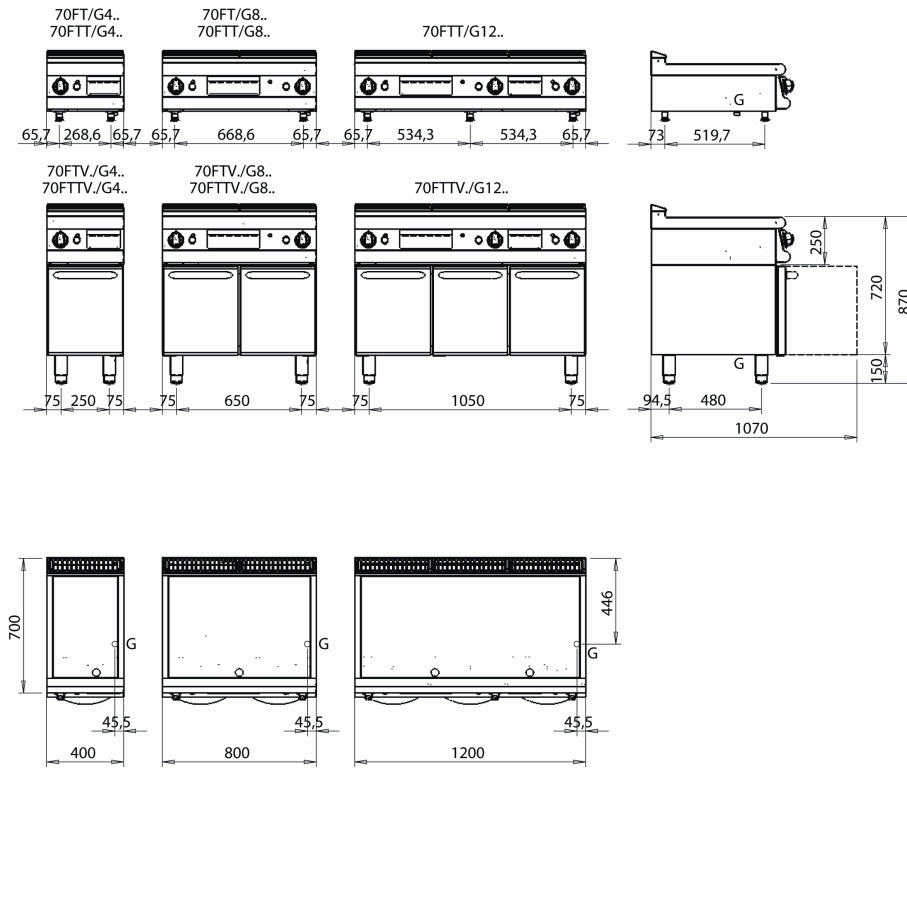

Basic range features:

- 2" height adjustable stainless steel feet.
- removable control panel for access, moulded and shaped to avoid withholding dirt.
- recessed, tilted and ergonomic knobs.

### Technical/functional characteristics

- Lowered griddle compared to the 4 cm top and tilted towards the machine front by 1 cm to drain the fat.
- Wide drawer for fat collection.
- Available with soft iron griddle or polished chrome griddle.
- Stable flame burners with piezo ignition.
- Independent controls every 40 cm wide module.
- Temperature adjustment from 100°C to 280°C with thermostatic valve.

### *Technical Data*

DIMENSIONS	
Width (mm)	1.200
Depth (mm)	700
Height (mm)	250
Gas connection (Ø)	1/2"
Electric connection (V/~ / HZ)	
Cold water connection (Ø)	
Hot water connection (Ø)	

Cold soft water connection (Ø)	
Drain (Ø)	
Gas power (mm)	19.5
Electric power (mm)	
Plate dimensions (mm)	1135x530
Tank capacity (Lt)	
TANK DIMENSIONS	
Internal ovens dimension(mm)	

## Installation layout