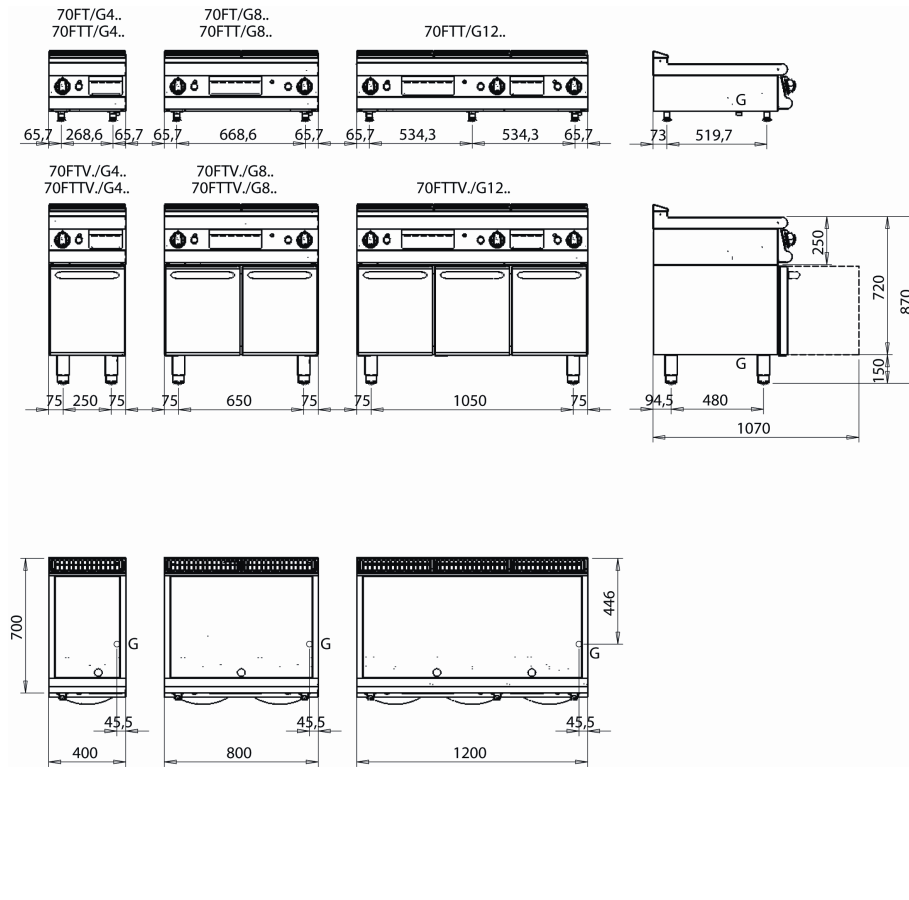

Basic range features:

- 2" height adjustable stainless steel feet.
- removable control panel for access, moulded and shaped to avoid withholding dirt.
- recessed, tilted and ergonomic knobs.

### Technical/functional characteristics

- Lowered griddle compared to the 4 cm top and tilted towards the machine front by 1 cm to drain the fat.
- Wide drawer for fat collection.
- Available with soft iron griddle or polished chrome griddle.
- Stable flame burners with piezo ignition.
- Independent controls every 40 cm wide module.
- Temperature adjustment from 100°C to 280°C with thermostatic valve.

### *Technical Data*

DIMENSIONS	
Width (mm)	1.200
Depth (mm)	700
Height (mm)	250
Gas connection (Ø)	1/2"
Electric connection (V/~ / HZ)	
Cold water connection (Ø)	
Hot water connection (Ø)	

Cold soft water connection (Ø)	
Drain (Ø)	
Gas power (mm)	19.5
Electric power (mm)	
Plate dimensions (mm)	1135x530
Tank capacity (Lt)	
TANK DIMENSIONS	
Internal ovens dimension(mm)	

## Installation layout