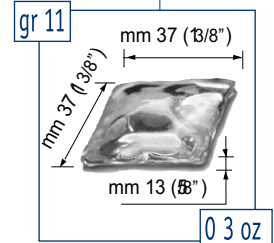

HD 22B
HD 30B

CONTOUR ICE

ICE CUBE
DISPENSER
STORAGE BIN

NOTE: ICE MACHINE SOLD SEPERATELY

	[kg]	[kg]	[HxWxD mm]	[mm] [inches]
HD 30B	81		1350 x 840 x 850	152 6"

	[v/Hz/ph]	[Ømm ²]	FUSE	[kg] [lbs]	[kg] [lbs]
HD 30B	230/50/1	3x1	10 A	98 215	107 235